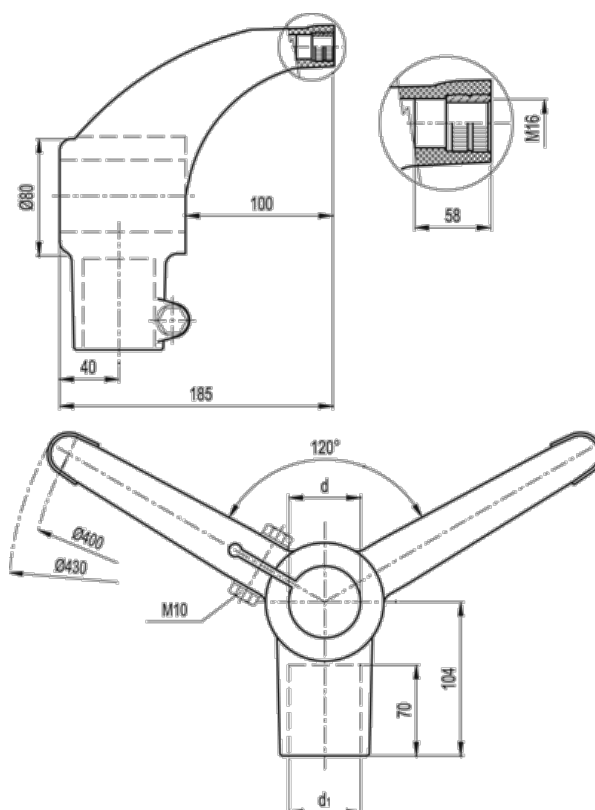

Data Sheet

Article number: 2310419620

Description: E+G Support base with connection joint
BAG2-120-42-42-A

Measures

d (inch) = 1 1/4 Gas
d1 (inch) = 1 1/4 Gas
d1 (mm) = 42.4
d mm = 42.4
Weight (g) = 740